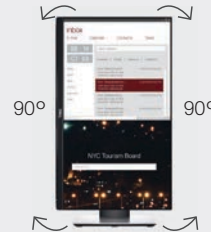

DELL 22 USB-C MONITOR | P2219HC

Easily adjust the panel to your preferred viewing position.

Back view - Cable management slot

Tilt and height adjustable

Pivot

Swivel

Connectivity

- | | |
|-----------------------------|------------------------------------|
| A Power connector | E DisplayPort (Out) |
| B HDMI port | F USB-C connector |
| C Stand lock feature | G USB downstream ports (x2) |
| D DisplayPort (In) | H USB downstream ports (x2) |