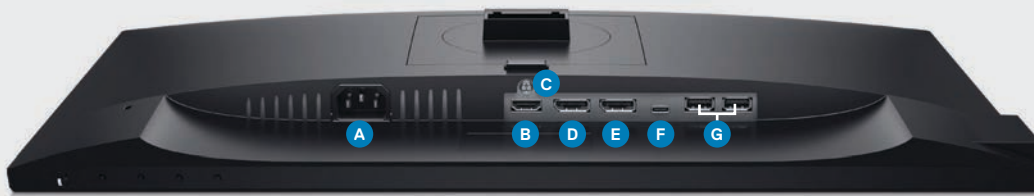

DELL 22 USB-C MONITOR | P2219HC

Easily adjust the panel to your preferred viewing position.

Back view - Cable management slot

Tilt and height adjustable

Pivot

Swivel

Connectivity

- | | |
|-----------------------------|------------------------------------|
| A Power connector | E DisplayPort (Out) |
| B HDMI port | F USB-C connector |
| C Stand lock feature | G USB downstream ports (x2) |
| D DisplayPort (In) | H USB downstream ports (x2) |