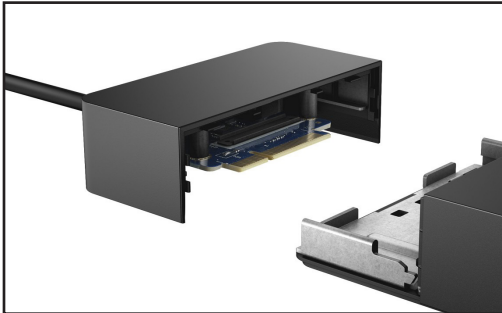

Power Delivery

Dell Commercial Docks offer the highest power delivery possible to provide the fastest charging experience with your Dell devices so you can charge quickly, even while you work.

Dell Dock - WD19 130W	The WD19 130W includes a 130W power adapter and delivers up to 90W of power to Dell and non-Dell PCs.**
Dell Dock - WD19 180W	The WD19 180W includes a 180W power adapter and delivers up to 130W of power to Dell PCs and up to 90W to non-Dell PCs.**
Dell Thunderbolt Dock - WD19TB	The WD19TB includes a 180W power adapter and delivers up to 130W of power to Dell PCs and up to 90W to non-Dell PCs.**
Dell Performance Dock - WD19DC	The WD19DC includes a 240W power adapter and delivers up to 210W of power to Dell PCs when using both connections in a compatible Dell system. It delivers 130W of power to Dell PCs and up to 90W to non-Dell PCs via a single connector.

**Precision 7510/7520/7530/7710/7720/7730 require more power than 130W, so when docked with the Dell Dock WD19 (130W/180W) or Dell Thunderbolt Dock WD19TB, the workstation power adapter needs to be plugged in for optimal operation. For the best experience with Precision 7530/7540 or 7730/7740, choose the Dell Performance Dock WD19DC which comes with a dual USB-C connector that provides up to 210W power delivery, so you no longer need an additional power adapter.

DELL COMMERCIAL DOCKS

Dell Docking Module Upgrades coming soon!

Switch out your docking module to convert to Thunderbolt or Dual USB-C connectivity at a fraction of the cost of replacing the entire dock.