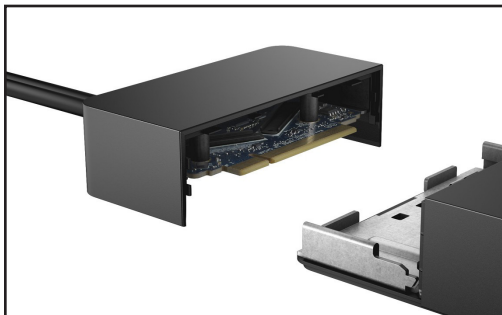

UPGRADING A WD19TB TO A WD19DC

When replacing your docking module, your monitor resolution and peripheral support will be the same as the specification of the [Dell Performance Dock WD19DC](#).