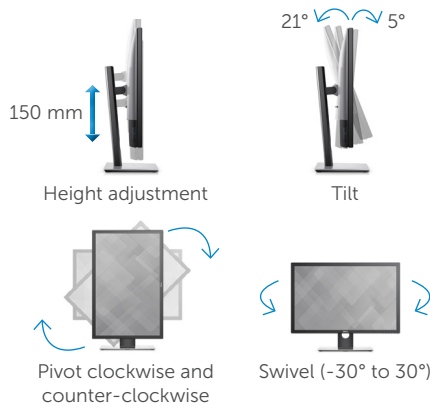

Thank you
for making
Dell Monitors

#1
worldwide*

For more information visit
www.dell.com/monitors

Easily adjust the panel to your preferred viewing position.

Connectors

- A AC Power
- B HDMI
- C DisplayPort (in)
- D Mini DisplayPort (in)
- E DisplayPort (out)
- F Audio line-out
- G USB upstream
- H USB downstream
- I USB downstream (BC1.2)***
- J Stand lock
- K Dell soundbar mounting slots

Features	
Stand	Tilt (Typical: 5° forward or 21° backward), height adjustable stand (150 mm), swivel, pivot (clockwise and counterclockwise), and built-in cable management
Security	Security lock slot (security lock not included)
VESA mounting support	100 mm x 100 mm