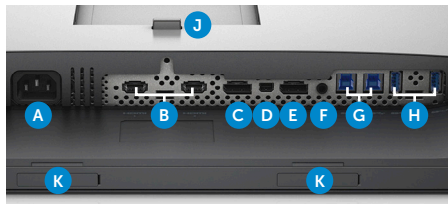

Thank you
for making
Dell Monitors

#1
worldwide*

For more information visit
www.dell.com/monitors

Easily adjust the panel to your preferred viewing position.

Connectors

- A AC Power
- B HDMI
- C DisplayPort (in)
- D Mini DisplayPort (in)
- E DisplayPort (out)
- F Audio line-out
- G USB upstream
- H USB downstream
- I USB downstream (BC1.2)***
- J Stand lock
- K Dell soundbar mounting slots

What's in the box?	
Components	<ul style="list-style-type: none"> Monitor panel Stand
Cables	<ul style="list-style-type: none"> Power cable (varies by country) DP to mDP, and USB 3.0 upstream cables
Documentation	<ul style="list-style-type: none"> Factory color calibration report Drivers and documentation media (CD) Quick Setup Guide Safety, environmental and regulatory information

Features	
Stand	Tilt (Typical: 5° forward or 21° backward), height adjustable stand (150 mm), swivel, pivot (clockwise and counterclockwise), and built-in cable management
Security	Security lock slot (security lock not included)
VESA mounting support	100 mm x 100 mm