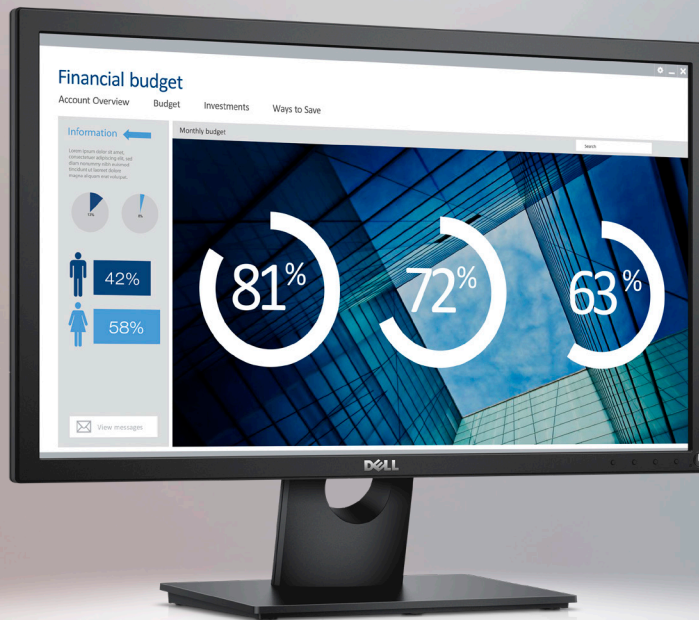

Essential features. Essential value.

DELL 23 MONITOR | E2318H

ESSENTIAL FEATURES

Discover the important monitor features you need to drive productivity everyday.

OUTSTANDING USABILITY

Count on our stringent quality standards that help ensure dependable performance helping minimize workforce downtime.

Affordable, reliable, eco-friendly

ESSENTIAL FEATURES

Screen performance: View your applications, spreadsheets and more on 23 inches of 1920x1080 Full HD clarity with 16.7 million colors.

Work comfortably: Optimize eye comfort and reduce harmful blue light emissions with ComfortView¹ and a flicker-free screen.

Brilliant at every angle: See consistent colors across a wide 178°/178° viewing angle.

OUTSTANDING USABILITY

Convenient controls: Easily access buttons for power, brightness, contrast and customizable preset modes on the monitor's front panel.

Versatility included: Get the flexibility to configure your monitor with various mounts and stands for evolving office requirements.

Tilt at will: Work comfortably by tilting the monitor 5° forward or 21° backward.