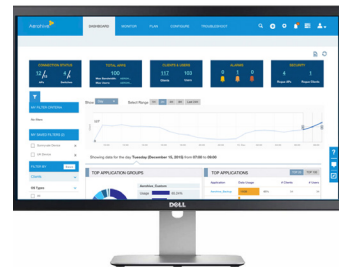

HiveManager Cloud-Based Network Management

HiveManager is a powerful cloud-based network management solution for Dell EMC Networking switches and access points. This next-generation management system allows administrators to plan, configure and deploy their network within minutes and maintain control through an informative, user focused GUI.

Key benefits:

- Public or private cloud deployment options
- Flexible, cloud-based management
- Simplified deployment workflows
- Streamlined device and network configuration
- Centralized policy management
- Help desk-style troubleshooting interface

Supported Dell EMC switches:

- N1100-ON
- N1500
- N2000
- N2128PX-ON
- N3000
- N3000E-ON
- N3132PX-ON.

Dell EMC Support

HiveManager includes 1, 3 or 5 years of ProSupport for Multivendor Software, providing access to Dell EMC's global team of certified engineers who serve as primary support provider for troubleshooting your environment. We deliver a consistent level of software support services for server, storage and networking hardware to minimize disruptions, while helping you maintain a high level of availability and operational excellence.

[Learn more and register for a free trial of HiveManager at Dell.com/HiveManager](https://Dell.com/HiveManager)